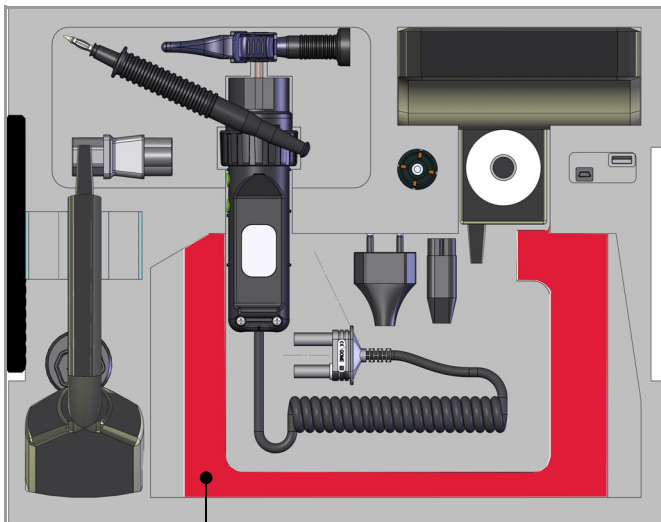

SECUTEST BASE(10) / PRO & SECULIFE ST BASE(25)

Anwendung Einlage Z701D für Koffer Sortimo L-BOXX
Application Inlay Z701D for case Sortimo L-BOXX

3-447-025-15
1/3.23

(D)

Einsetzen von Zubehör und Prüfgerät

Achten Sie beim Verstauen des Zubehörs in die Einlage Z701D unbedingt darauf, dass das Prüfgerät bündig auf der Auflagefläche aufliegt. Andernfalls kann es beim Prüfergerät zu beträchtlichen Schäden am Frontglas des Displays oder dem Touch Panel kommen.

(D)

Anwendung Innentasche

Die Innentasche im Kofferdeckel ist **nicht** als Zubehörtasche zu verwenden. Hierdurch kann es zu beträchtlichen Schäden am Frontglas des Displays oder dem Touch Panel des Prüfergeräts kommen.

(GB)

Inserting Accessories and the Test Instrument

When stowing accessories in the Z701D insert, make sure that the test instrument lies flat on the support surface. Otherwise the front glass panel of the display or the test instrument's touch panel may be severely damaged.

(GB)

Using the Inside Pocket

The inside pocket on the cover of the case is **not** intended for use as an accessory pouch. Improper use may cause considerable damage to the front glass panel of the display or the test instrument's touch panel.

Bestückungsbeispiel Z701D / Z701D Sample Layout

Auflagefläche für Prüfgerät
Test Instrument Support Surface